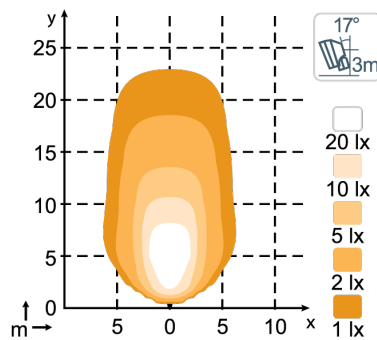

Antares Go 625 2300lm
Flood