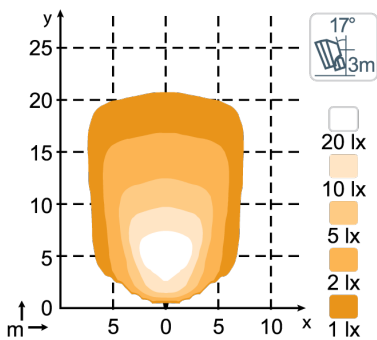

CONNECTORS

Built-in Deutsch DT-2 (2-pin)

KEY FEATURES

- Dimmable & Cost effective all-rounder
- Operational lumens output: 2300lm
- Pure performance in a compact design

LIGHT PATTERNS

Antares Go 625 2300lm
Wide Flood