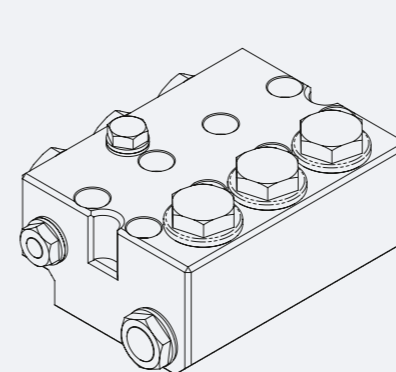

RICAMBI GMX D25 / SPARE PARTS GMX D25

KIT - P9.040.030

TESTATA COMPLETA
COMPLETE HEAD OF THE PUMP

KIT - P9.039.002

ANELLI TENUTA OLIO ASTA
KIT OIL SEAL PUMP

KIT - P9.003.034

GUARNIZIONE PISTONE
KIT PLUNGER SEALS

KIT - P9.004.018

PISTONE DIAMETRO 25
KIT CERAMIC PISTON DIAMETER 25

KIT - P9.001.010

VALVOLA COMPLETA
COMPLETE VALVE

KIT - P9.003.042

GUARNIZIONE PISTONE - PACCO COMPLETO
KIT COMPLETE SEALS

KIT - P9.041.005

PREMONTATO BIELLA - ASTA
PREASSEMBLED CONNECTING ROD