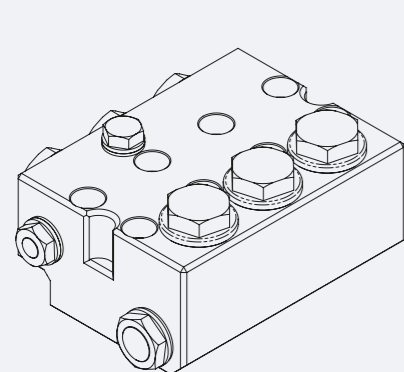

RICAMBI GMX D.20 / SPARE PARTS GMX D.20

KIT - P9.040.028

TESTATA COMPLETA
COMPLETE HEAD OF THE PUMP

KIT - P9.039.002

ANELLI TENUTA OLIO ASTA
KIT OIL SEAL PUMP

KIT - P9.003.032

GUARNIZIONE PISTONE
KIT PLUNGER SEALS

KIT - P9.004.016

PISTONE DIAMETRO 20
KIT CERAMIC PISTON DIAMETER 20

KIT - P9.001.009

VALVOLA COMPLETA
COMPLETE VALVE

KIT - P9.003.040

GUARNIZIONE PISTONE - PACCO COMPLETO
KIT COMPLETE SEALS

KIT - P9.041.005

PREMONTATO BIELLA - ASTA
PREASSEMBLED CONNECTING ROD