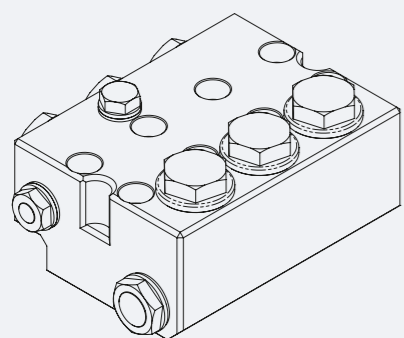

RICAMBI GMX D22 / SPARE PARTS GMX D22

KIT - P9.040.029

TESTATA COMPLETA
COMPLETE HEAD OF THE PUMP

KIT - P9.039.002

ANELLI TENUTA OLIO ASTA
KIT OIL SEAL PUMP

KIT - P9.003.033

GUARNIZIONE PISTONE
KIT PLUNGER SEALS

KIT - P9.004.017

PISTONE DIAMETRO 22
KIT CERAMIC PISTON DIAMETER 22

KIT - P9.001.009

VALVOLA COMPLETA
COMPLETE VALVE

KIT - P9.003.041

GUARNIZIONE PISTONE - PACCO COMPLETO
KIT COMPLETE SEALS

KIT - P9.041.005

PREMONTATO BIELLA - ASTA
PREASSEMBLED CONNECTING ROD