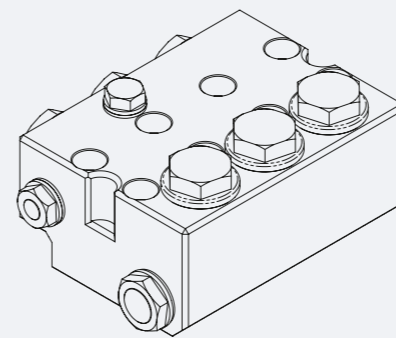

RICAMBI GMX D28 / SPARE PARTS GMX D28

KIT - P9.040.031

TESTATA COMPLETA
COMPLETE HEAD OF THE PUMP

KIT - P9.039.002

ANELLI TENUTA OLIO ASTA
KIT OIL SEAL PUMP

KIT - P9.003.035

GUARNIZIONE PISTONE
KIT PLUNGER SEALS

KIT - P9.004.019

PISTONE DIAMETRO 28
KIT CERAMIC PISTON DIAMETER 28

KIT - P9.001.010

VALVOLA COMPLETA
COMPLETE VALVE

KIT - P9.003.043

GUARNIZIONE PISTONE - PACCO COMPLETO
KIT COMPLETE SEALS

KIT - P9.041.005

PREMONTATO BIELLA - ASTA
PREASSEMBLED CONNECTING ROD