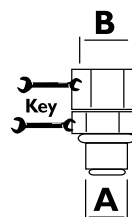

TECHNICAL DATA

CODE	DESCRIPTION	FLUIDS TYPE	PRESSURE		VACUUM	DIMENSIONS				KEY	CAMLOCK MALE/FEMALE BSP
			BAR	PSI		A MM	B MM	S MM	L M/FT.		

DELIVERY HOSES

FO060502A	DIESEL HOSE Ø20 PARKER 80 MT	D	10	-	-	20	27	-	80	-	-
FO060602A	DIESEL HOSE Ø25 PARKER 40MT	D	10	-	-	25	35	-	40	-	-

SUCTION CRIMPED PVC SPIRAL HOSES

F1113200A	TRAS. PVC HOSE Ø25 L=1.6M CRIMPED 1"X1"	D O	10	-	-0,9	1" BSP	1" BSP	25	1,6	-	-
F11638010	TRAS. PVC HOSE Ø25 L=4M 1"X1" + FV	D O	10	-	-0,9	1" BSP	1" BSP	25	4	-	-

RUBBER HOSE

SPIRAL RUBBER HOSE

SPIRAL PVC HOSE

SWIVEL

000623000	SWIVEL M." BSP / M 1" BSP	-	-	-	-	M 3/4" BSP	M 1" BSP	-	-	94	-
00062400A	SWIVEL M." BSP / F." BSP	-	-	-	-	M 3/4" BSP	F 3/4" BSP	-	-	38	-
FO062000A	SWIVEL M." BSP / F 1" BSP	-	-	-	-	M 3/4" BSP	F 1" BSP	-	-	34	-
FO062200A	SWIVEL M 1" BSP / F 1" BSP	-	-	-	-	M 1" BSP	F 1" BSP	-	-	34	-
FO0623100	SWIVEL M." BSP / M 1" BSP W/FILTER	-	-	-	-	M 3/4" BSP	M 1" BSP	-	-	94	-
FO062500A	SWIVEL M." BSP X 20MM	-	-	-	-	M 3/4" BSP	20 MM	-	-	38	-

ROTATING SWIVEL

ROTATING HOSE CONNECTORS

HOSE & SWIVEL